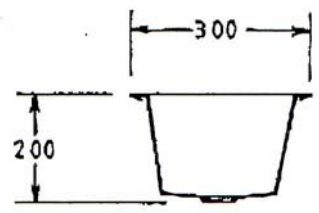

Southern Cross Stainless Steel

SELF RIMMING / CRAFT TROUGH

MODEL NO: SRWT
PRODUCT CODE: SK50

- 304 grade stainless steel
- 900 to 1500mm
- Standard end outlet
- Special length available

DRAWING NO: SC102
04/08