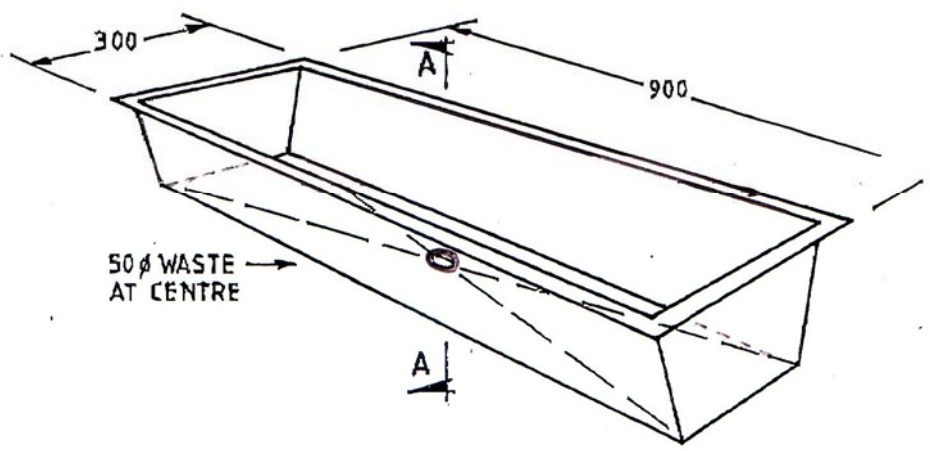

Southern Cross Stainless Steel

SELF RIMMING / CRAFT TROUGH

MODEL NO: SRWT
PRODUCT CODE: SK50

- 304 grade stainless steel
- 900 to 1500mm
- Standard end outlet
- Special length available

DRAWING NO: SC102
04/08