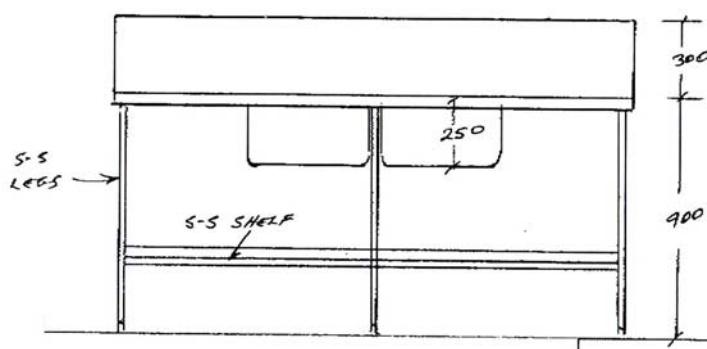

Southern Cross Stainless Steel

DIRTY UTILITY SINK & DRAINER

MODEL NO: ARSD
PRODUCT CODE:

- 304 grade stainless steel
- Bowl size 450 x 400 x 250mm
- Splashback 300mm high
- Stainless steel legs & support frame
- Stainless Steel undershelf full length
- Fully backed & sealed
- Available with tap holes

NOTE:

Sizes shown are indicative as this product is made to suit various applications

Available with optional flushing rim bowl

DRAWING NO: SC117
04/05

23-27 Clapham Road
Regents Park NSW 2143

Ph: 02 9644 2811