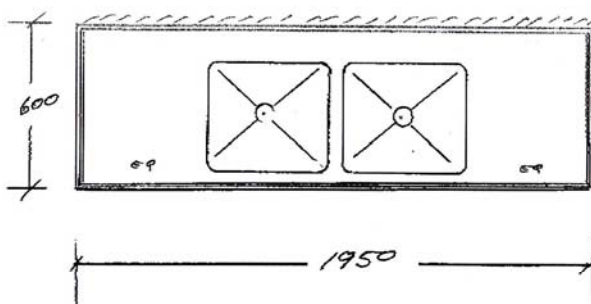

Southern Cross Stainless Steel

DIRTY UTILITY SINK & DRAINER

MODEL NO: ARSD
PRODUCT CODE:

- 304 grade stainless steel
- Bowl size 450 x 400 x 250mm
- Splashback 300mm high
- Stainless steel legs & support frame
- Stainless Steel undershelf full length
- Fully backed & sealed
- Available with tap holes

NOTE:

Sizes shown are indicative as this product is made to suit various applications

Available with optional flushing rim bowl

DRAWING NO: SC117
04/05

23-27 Clapham Road
Regents Park NSW 2143

Ph: 02 9644 2811