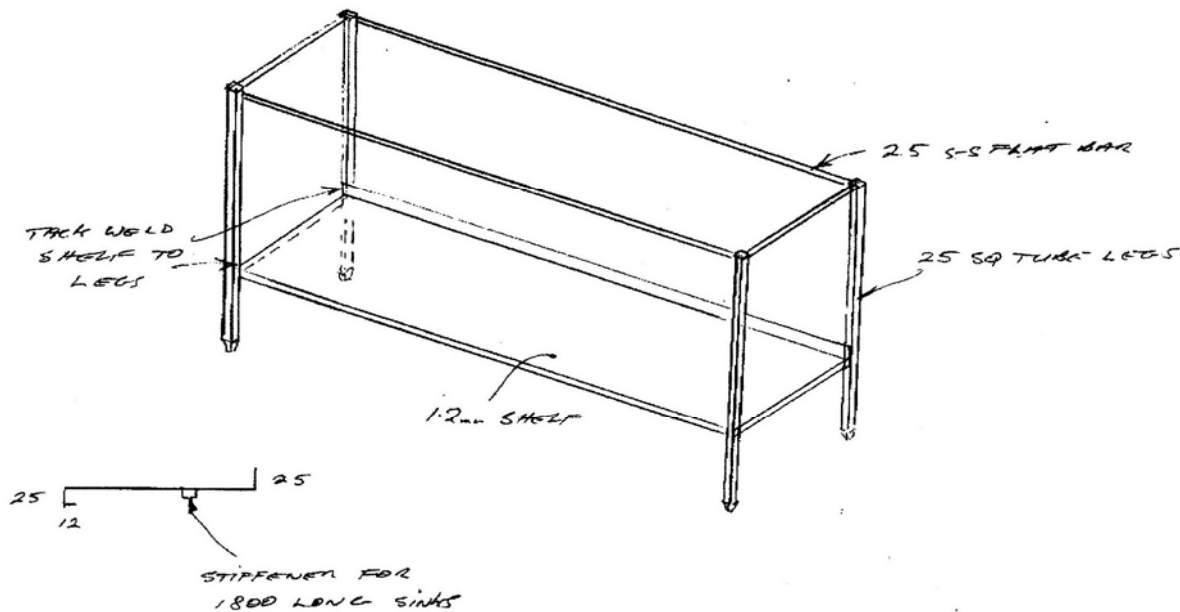

STAND FOR POT SINK

MODEL NO: ST-PS
PRODUCT CODE: PS4015 OR PS4016

DRAWING NO: SC127
02/07

Southern Cross Stainless Steel
Southern Cross Stainless Steel

23-27 Clapham Road
Regents Park NSW 2143

Ph: 02 9644 2811
Fx: 02 9645 1114