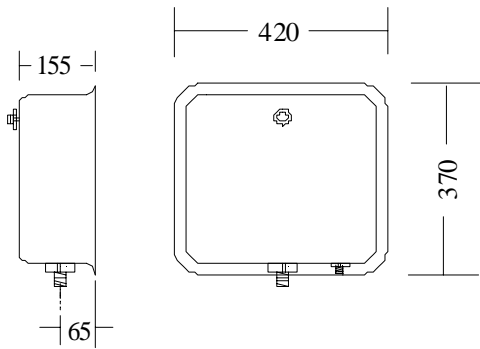

CISTERN — PUSH BUTTON

MODEL NO: STCI
 PRODUCT CODE: CII208, CII209, CII121

Our comprehensive range of cisterns are manufactured in grade 304 satin finish stainless steel, fully pressed bodies with vandal proof covers. Two keyhole rear slots allow ease of wall fixing. Each type of cistern is fitted with the appropriate non-corrosive P.V.C. and nylon flushing inlet valves.

Product Code	Product
CII208	Low Level 6L
CII209	Mid Level 6L
CII121	Concealed 6L

- Front push button for low or mid level operation.
- Low Level 50mm diameter flushpipe
- Mid Level 38mm diameter flushpipe

- 304 grade stainless steel,
- Polished finish
- 25mm outlet
- 12mm inlet right hand side
- Corrosion resistant mechanism
- Internal overflow

WELS registration number L0336

SOUTHERN CROSS STAINLESS STEEL