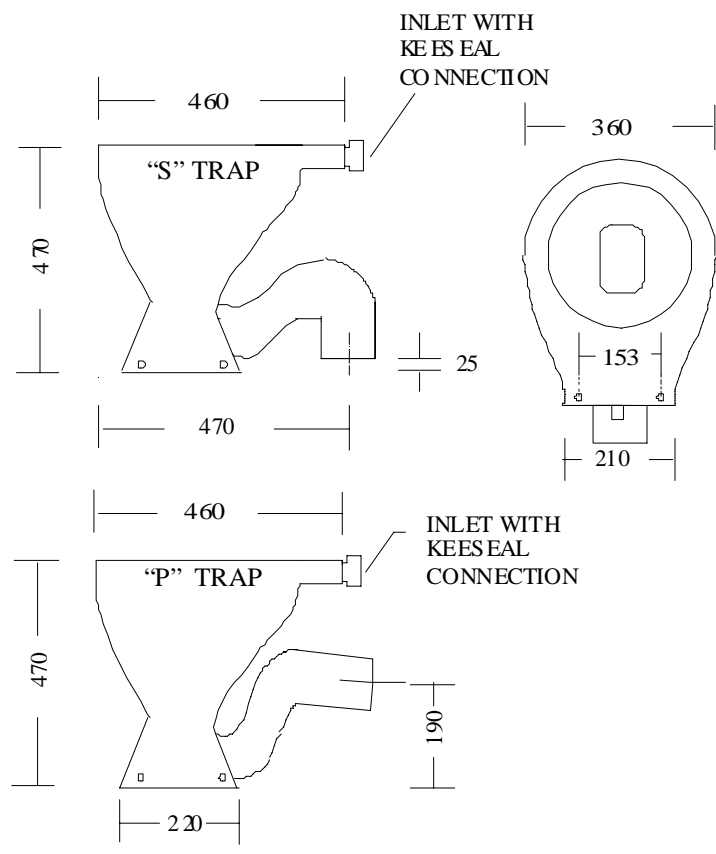

# DISABLED PEDESTAL PAN

MODEL NO: STPP-S & STPP-P  
PRODUCT CODE: TP2009 & TP2008

Floor mounted satin finish 1.2mm gauge, type 304 stainless steel  
P or S trap (unvented) disabled pedestal pan

- Vandal proof and most suitable for vandal prone situations such as hospitals, schools, colleges, prisons, industrial plants, public conveniences.

STANDARDS AUSTRALIA  
LIC. 0585  
PAN CAP. 6L/3L  
MATCHING CISTERN  
WATER WAFER  
DUAL FLUSH

DRAWING NO: SC105  
04/05

SOUTHERN CROSS  
STAINLESS STEEL

23-27 Clapham Road  
Regents Park NSW 2143

Ph: 02 9644 2811  
Fx: 02 9645 1114