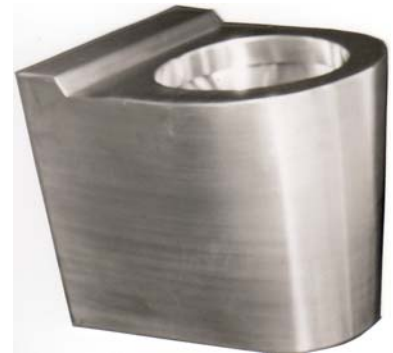

DISABLED WALLFACE P TRAP PAN

MODEL NO: STTP
PRODUCT CODE: TP2007

Full flush open rim type 304 satin finish stainless steel water closet pan, with 40mm keeseal rear entry flushpipe connection.

Featuring:

Fix securing bracket to floor with two off 10mm OD C'S'K D.D dynabolts as indicated in central position, slide pan onto bracket, seal to wall and floor as required.

STANDARDS AUSTRALIA
LIC. 0585
PAN CAP. 6L/3L
MATCHING CISTERN
WATER WAFER
DUAL FLUSH

23-27 Clapham Road
Regents Park NSW 2143

Ph: 02 9644 2811

Fx: 02 9645 1114

Email: southerncrossstainless@bigpond.com

DRAWING NO: SC107
05/05