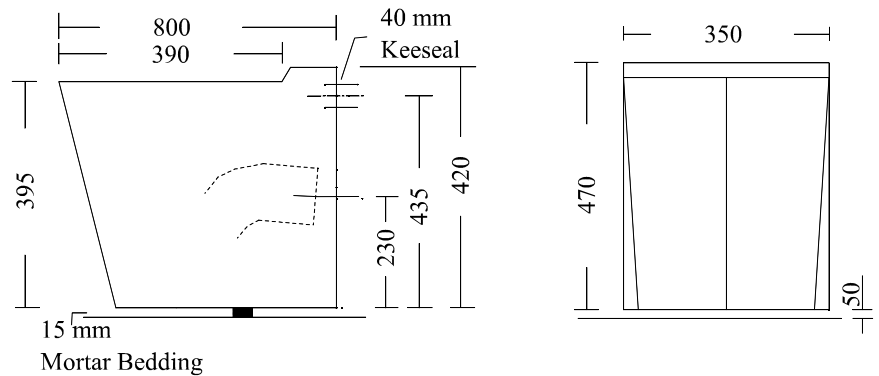

DISABLED WALLFACE P TRAP PAN

MODEL NO: STTP
PRODUCT CODE: TP2007

Full flush open rim type 304 satin finish stainless steel water closet pan, with 40mm keeseal rear entry flushpipe connection.

Featuring:

Fix securing bracket to floor with two off 10mm OD C'S'K D.D dynabolts as indicated in central position, slide pan onto bracket, seal to wall and floor as required.

STANDARDS AUSTRALIA
LIC. 0585
PAN CAP. 6L/3L
MATCHING CISTERN
WATER WAFER
DUAL FLUSH

23-27 Clapham Road
Regents Park NSW 2143

Ph: 02 9644 2811

Fx: 02 9645 1114

Email: southerncrossstainless@bigpond.com

DRAWING NO: SC107
05/05