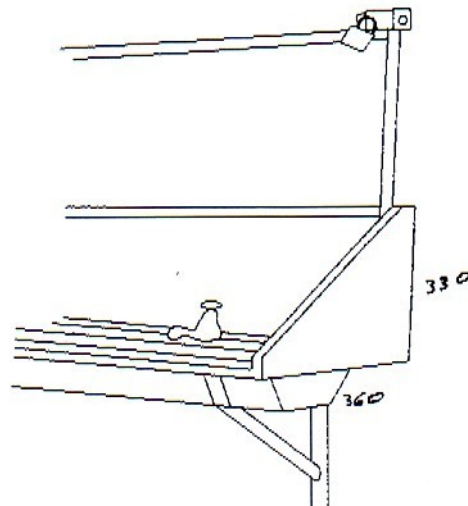

Southern Cross Stainless Steel

LOCKABLE LID FOR PWD WALLSEND PATTERN WASH TROUGH

MODEL NO: LLWT
PRODUCT CODE: LL 5000

LOCKS IN CLOSED POSITION

LOCKS IN OPEN POSITION

- 304 grade stainless steel
- Polish finish