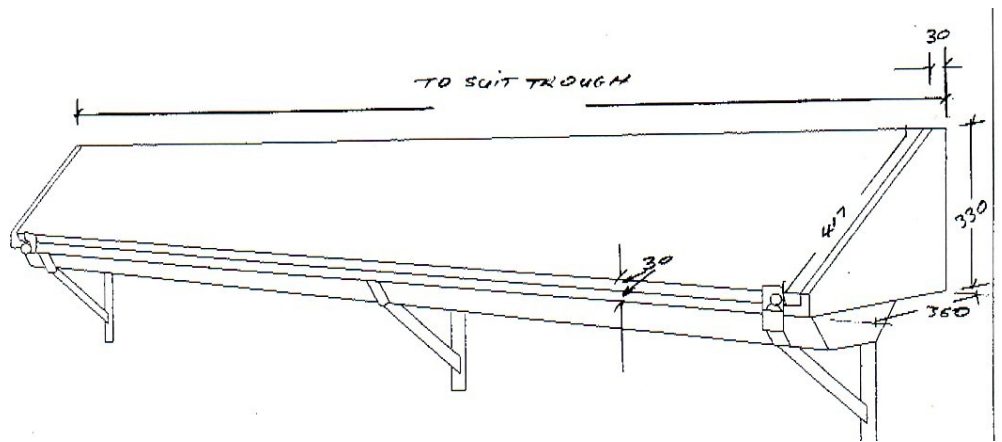

Southern Cross Stainless Steel

LOCKABLE LID FOR PWD WALLSEND PATTERN WASH TROUGH

MODEL NO: LLWT
PRODUCT CODE: LL 5000

LOCKS IN CLOSED POSITION

LOCKS IN OPEN POSITION

- 304 grade stainless steel
- Polish finish