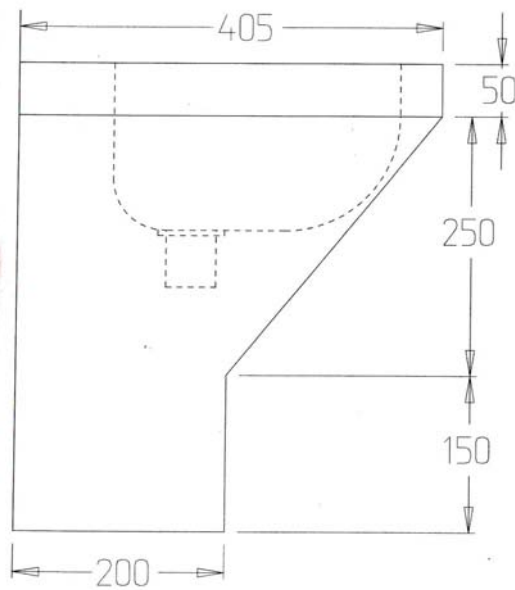

DISABLED WALL BASIN

MODEL NO: STHB-D
PRODUCT CODE: WB3009

23-27 Clapham Road
Regents Park NSW 2143

Ph: 02 9644 2811
Fx: 02 9645 1114
Email: southerncrossstainless@bigpond.com

DRAWING NO: SC139 • 304 grade stainless steel
10/08 • Polish finish