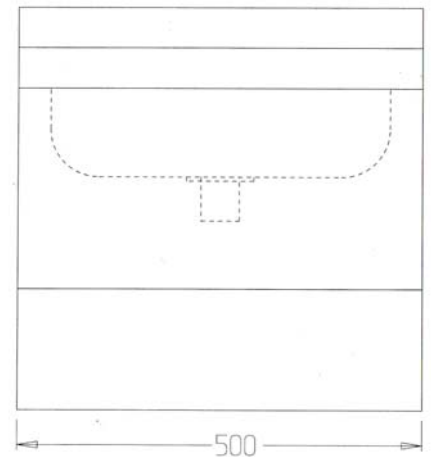

DISABLED WALL BASIN

MODEL NO: STHB-D
PRODUCT CODE: WB3009

23-27 Clapham Road
Regents Park NSW 2143

Ph: 02 9644 2811
Fx: 02 9645 1114
Email: southerncrossstainless@bigpond.com

DRAWING NO: SC139 • 304 grade stainless steel
10/08 • Polish finish