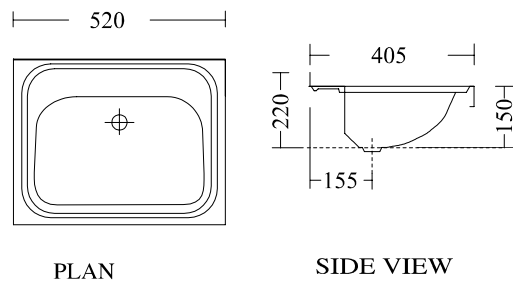

# WB6 DELUXE HAND BASIN

MODEL NO: STHB-WB6  
PRODUCT CODE: WB3006

Deluxe 520 x 405 x 150mm satin finish stainless steel grade 304 wall basin with 70mm high rear splashback. 38mm plug and waste outlet. 1, 2, 3 or no tap holes.

BRI430 — one pair of mild steel cantilever brackets.

SYDNEY WATER BOARD APPROVAL NO: 89/00553

- 304 grade stainless steel
- Bright finish
- 70mm high splashback
- 1, 2, 3 or no tap holes

23-27 Clapham Road  
Regents Park NSW 2143