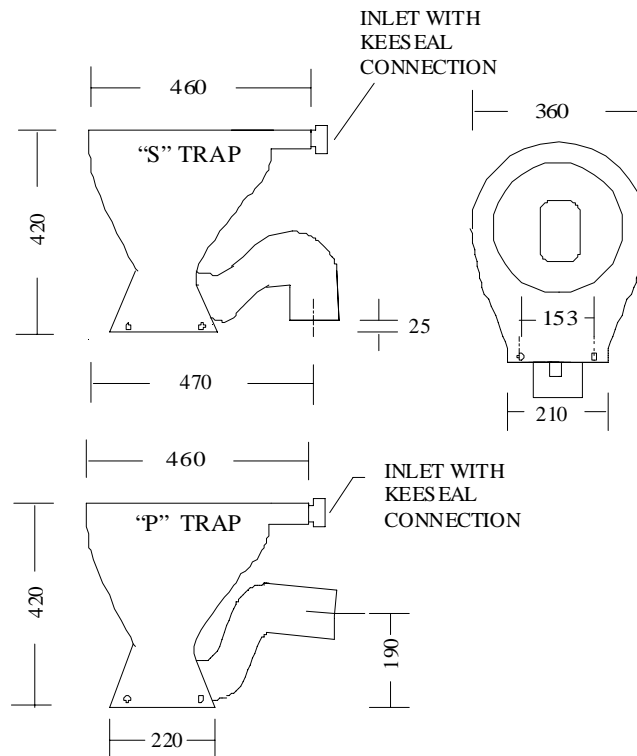

Southern Cross Stainless Steel

PEDESTAL PAN

MODEL NO: STPP-S & STPP-P
PRODUCT CODE: TP2000 & TP2001

Floor mounted satin finish 1.2mm gauge, type 304 stainless steel P or S trap (unvented) pedestal pan

OPTIONAL EXTRA TOILET SEAT