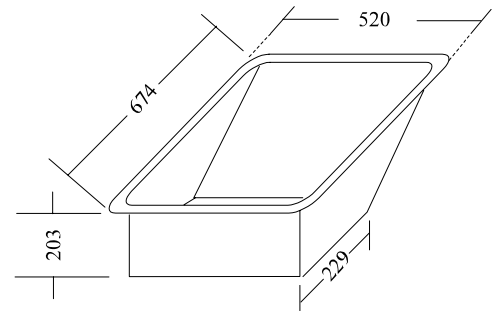

Southern Cross Stainless Steel

BABY BATH

MODEL NO: STBB
PRODUCT CODE: BBI600

- 304 grade stainless steel
- Full radius corners
- Drop in style
- Hygienic
- Ideal for hospitals, day care centres etc

DRAWING NO: SC47
05/05