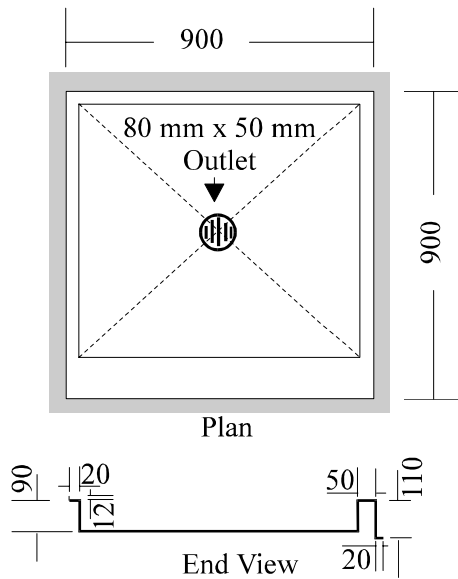

Southern Cross Stainless Steel

SHOWER BASE

MODEL NO: STSB
PRODUCT CODE: SB6001

- 304 grade stainless steel
- Satin finish x 1.2mm thick
- 50 x 80mm chrome plated waste
- Tiling flange to three sides
- Special sizes available on request