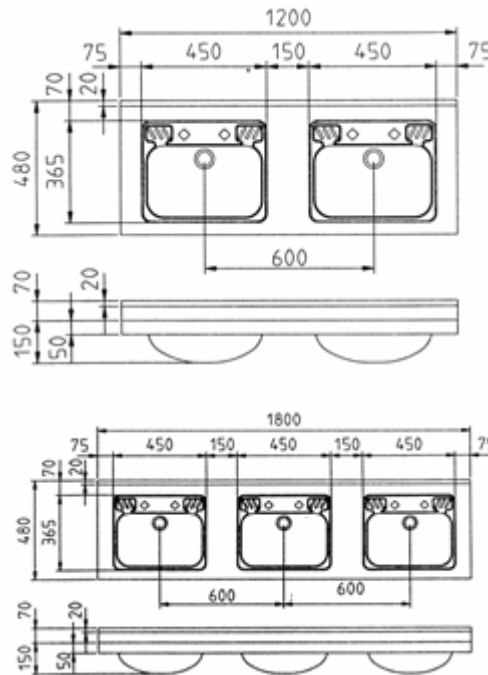

## VANITY UNITS

MODEL NO: STVB  
PRODUCT CODE: WB3012 & WB3018

- 304 grade stainless steel
- Heavy duty support brackets available
- Vandal resistant
- Hygienic
- Ideal for public toilets & caravan parks etc
- Available with 0, 1, 2 or 3 tap holes
- Can be manufactured with up to six basins – 3600mm long

WB3012— Two basin unit—1200mm long

WB3018— Three basin unit—1800mm long

BR1450— Support brackets

DRAWING NO: SC54  
05/05

23-27 Clapham Road  
Regents Park NSW 2143

Ph: 02 9644 2811

Fx: 02 9645 1114