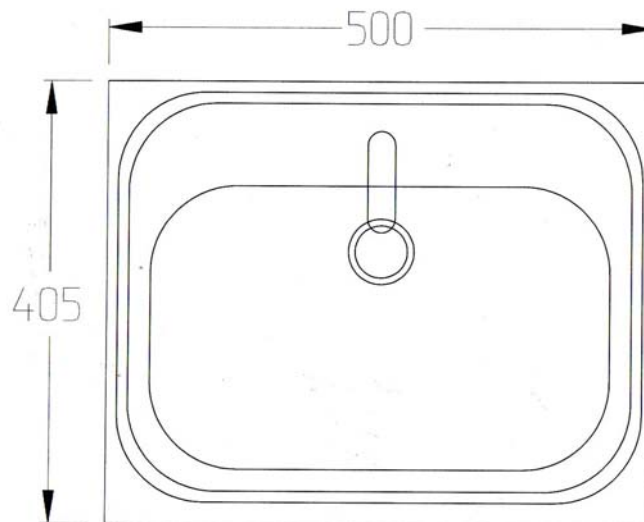

## VANITY BASIN

MODEL NO: STHB-V  
PRODUCT CODE: WB3004

- 304 grade stainless steel
- Flushing fitting
- Suits most bench tops
- 38mm plug & waste included
- 1, 2, 3 or no tap holes
- Cut out size 470 X 375mm