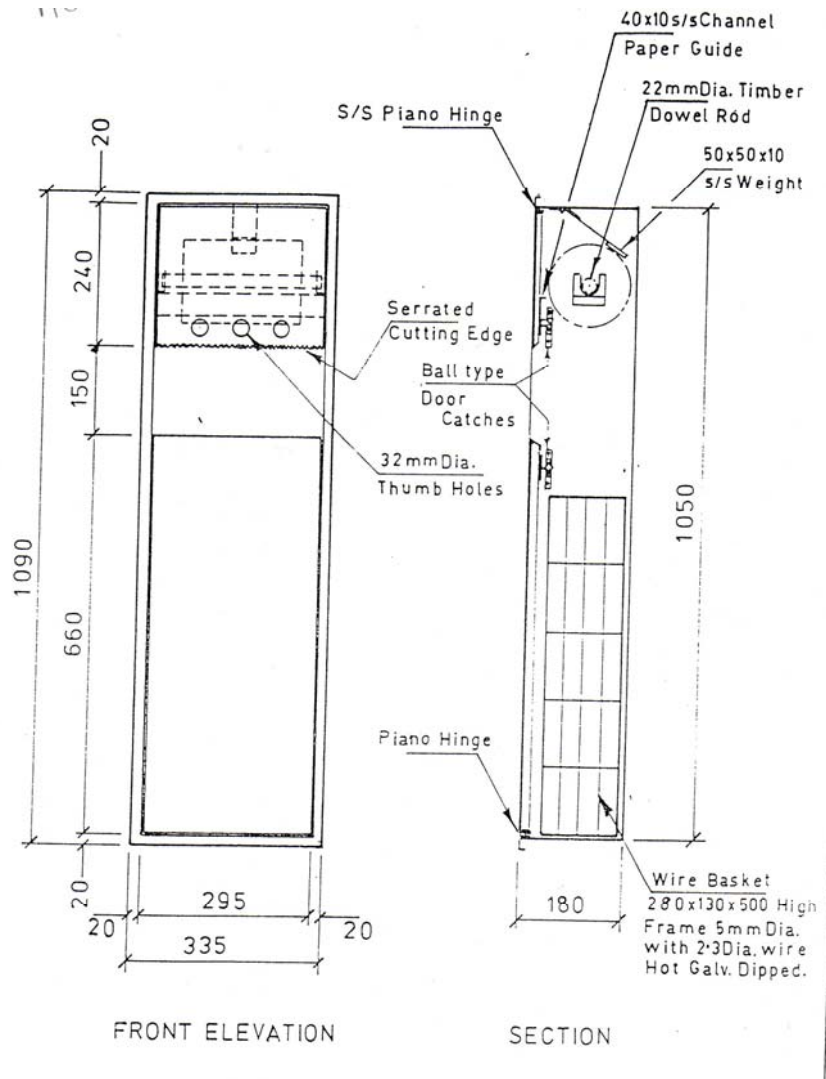

Southern Cross Stainless Steel

PAPER TOWEL DISPENSER

MODEL NO: PTDP
PRODUCT CODE: PD00

DRAWING NO: SC72
04/05

**23-27 Clapham Road
Regents Park NSW 2143**

**Ph: 02 9644 2811
Fx: 02 9645 1114**