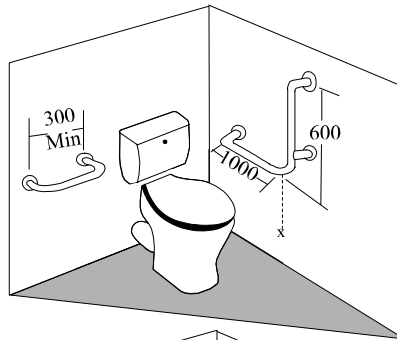

GRAB RAILS

MODEL NO: STHR

GR3032 - 300MM LONG
 GR4532 - 450MM LONG
 GR6032 - 600MM LONG

GR001 - AS SHOWN
 GR002 - OPPOSITE SIDE

GR0009—AS SHOWN PER SET
 GR0010—OPPOSITE SIDE PER SET

GR0007 AS SHOWN PER SET
 GR0008 OPPOSITE SIDE PER SET

- 32mm diameter tube
- Satin Finish
- Concealed fixing

DRAWING NO: SC83
 04/05

23-27 Clapham Road
 Regents Park NSW 2143

Ph: 02 9644 2811
 Fx: 02 9645 1114
 Email: southerncrossstainless@bigpond.com