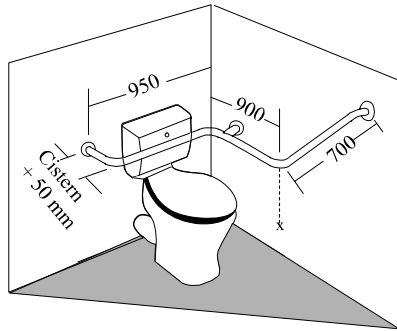

GRAB RAILS

MODEL NO: STHR

GR3032 - 300MM LONG
 GR4532 - 450MM LONG
 GR6032 - 600MM LONG

GR001 - AS SHOWN
 GR002 - OPPOSITE SIDE

GR0009—AS SHOWN PER SET
 GR0010—OPPOSITE SIDE PER SET

GR0007 AS SHOWN PER SET
 GR0008 OPPOSITE SIDE PER SET

- 32mm diameter tube
- Satin Finish
- Concealed fixing

DRAWING NO: SC83
 04/05

23-27 Clapham Road
 Regents Park NSW 2143

Ph: 02 9644 2811
 Fx: 02 9645 1114
 Email: southerncrossstainless@bigpond.com