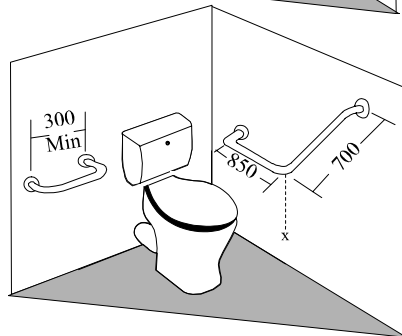

GRAB RAILS

MODEL NO: STHR

GR3032 - 300MM LONG
 GR4532 - 450MM LONG
 GR6032 - 600MM LONG

GR001 - AS SHOWN
 GR002 - OPPOSITE SIDE

GR0009—AS SHOWN PER SET
 GR0010—OPPOSITE SIDE PER SET

GR0007 AS SHOWN PER SET
 GR0008 OPPOSITE SIDE PER SET

- 32mm diameter tube
- Satin Finish
- Concealed fixing

DRAWING NO: SC83
 04/05

23-27 Clapham Road
 Regents Park NSW 2143

Ph: 02 9644 2811
 Fx: 02 9645 1114
 Email: southerncrossstainless@bigpond.com