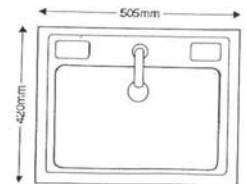

Southern Cross Stainless Steel

KNEE OPERATED HAND BASIN

MODEL NO: KOHB
PRODUCT CODE: WB3007

A deluxe quality basin offering a simple, total package ready to install.

suggested mounting height:
800mm to top of unit.