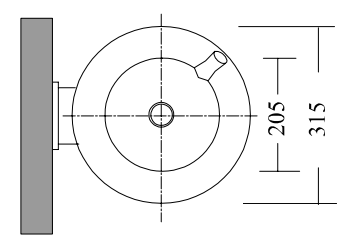

Southern Cross Stainless Steel

DF10 WALL MOUNTED DRINKING FOUNTAIN

MODEL NO: STDF-W
PRODUCT CODE: DF1510

TYPE DF10—ROUND 315MM DIAMETER

- 1.2mm grade 304 satin finish stainless steel
- With hooded mouthpiece bubblercock
- 38mm diameter outlet.
- Heavy duty mild steel plated bracket
- Vandal resistant