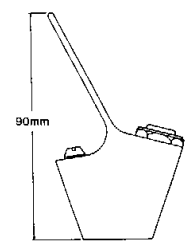

Southern Cross Stainless Steel

DF10 WALL MOUNTED DRINKING FOUNTAIN

MODEL NO: STDF-W
PRODUCT CODE: DF1510

TYPE DF10—ROUND 315MM DIAMETER

- 1.2mm grade 304 satin finish stainless steel
- With hooded mouthpiece bubblercock
- 38mm diameter outlet.
- Heavy duty mild steel plated bracket
- Vandal resistant