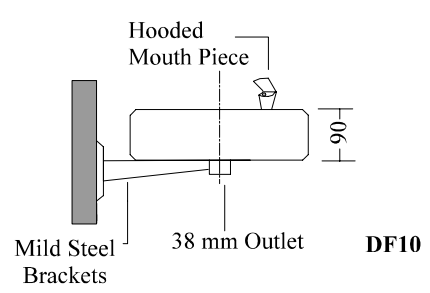

Southern Cross Stainless Steel

DF10 WALL MOUNTED DRINKING FOUNTAIN

MODEL NO: STDF-W
PRODUCT CODE: DF1510

TYPE DF10—ROUND 315MM DIAMETER

- 1.2mm grade 304 satin finish stainless steel
- With hooded mouthpiece bubblercock
- 38mm diameter outlet.
- Heavy duty mild steel plated bracket
- Vandal resistant