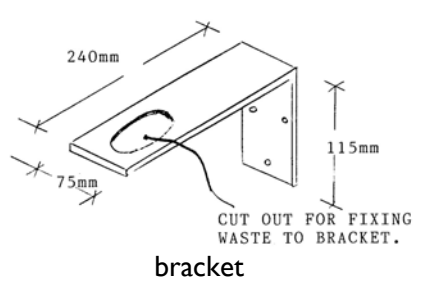

Southern Cross Stainless Steel

DF10 WALL MOUNTED DRINKING FOUNTAIN

MODEL NO: STDF-W
PRODUCT CODE: DF1510

TYPE DF10—ROUND 315MM DIAMETER

- 1.2mm grade 304 satin finish stainless steel
- With hooded mouthpiece bubblercock
- 38mm diameter outlet.
- Heavy duty mild steel plated bracket
- Vandal resistant