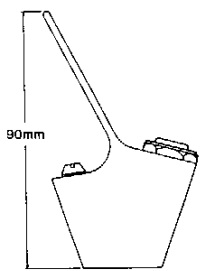

Hooded mouth piece

- 304 grade stainless steel
- Complete with hooded mouth piece
- Vandal Resistant
- Easy to install

DRAWING NO: SC46
05/05

**23-27 Clapham Road
Regents Park NSW 2143**

**Ph: 02 9644 2811
Fx: 02 9645 1114**