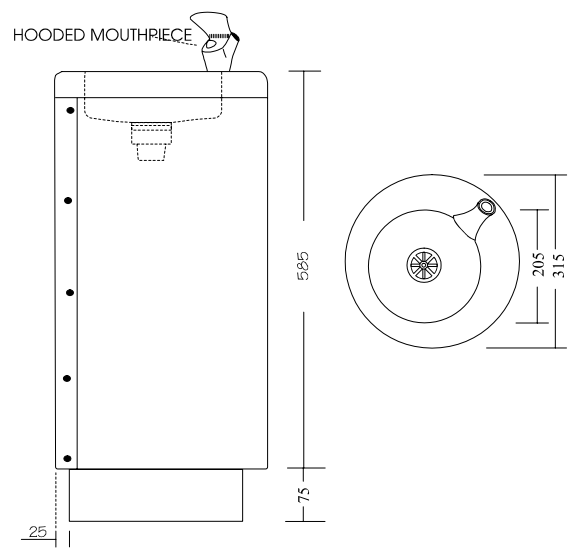

# DF12 FREE STANDING DRINKING FOUNTAIN

MODEL NO: SDDF-P  
PRODUCT CODE: DF1512 & DF1513

This unit consists of the basic DF10 fountain on the high pedestal base. The free standing nature of this model makes it ideally suited to park & swimming pool use.