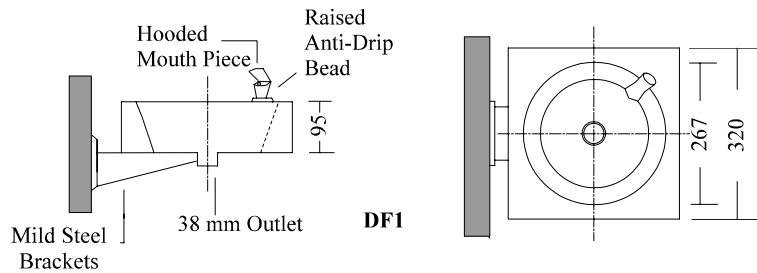

# DFI WALL MOUNTED DRINKING FOUNTAIN

MODEL NO: STDF-W  
PRODUCT CODE: DF150I

Hooded mouth piece

## TYPE DFI—SQUARE 320 X 320MM

- 1.2mm grade 304 satin finish
- Hooded mouthpiece bubbler cock
- 38mm diameter outlet.
- Heavy duty mild steel plated bracket

DRAWING NO: SC98  
05/05

SYDNEY WATERBOARD  
APPROVAL NO: 89/00568