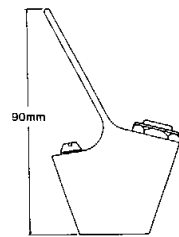

## TYPE DFI—SQUARE 320 X 320MM

- 1.2mm grade 304 satin finish
- Hooded mouthpiece bubbler cock
- 38mm diameter outlet.
- Heavy duty mild steel plated bracket

DRAWING NO: SC98  
05/05

SYDNEY WATERBOARD  
APPROVAL NO: 89/00568