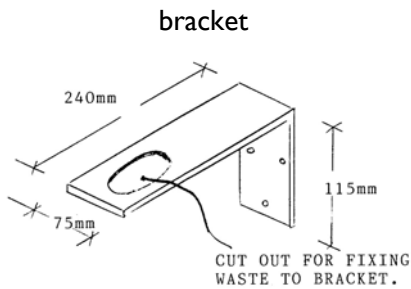

Southern Cross Stainless Steel

DFI WALL MOUNTED DRINKING FOUNTAIN

MODEL NO: STDF-W
PRODUCT CODE: DF150I

TYPE DFI—SQUARE 320 X 320MM

- 1.2mm grade 304 satin finish
- Hooded mouthpiece bubbler cock
- 38mm diameter outlet.
- Heavy duty mild steel plated bracket

DRAWING NO: SC98
05/05

SYDNEY WATERBOARD
APPROVAL NO: 89/00568