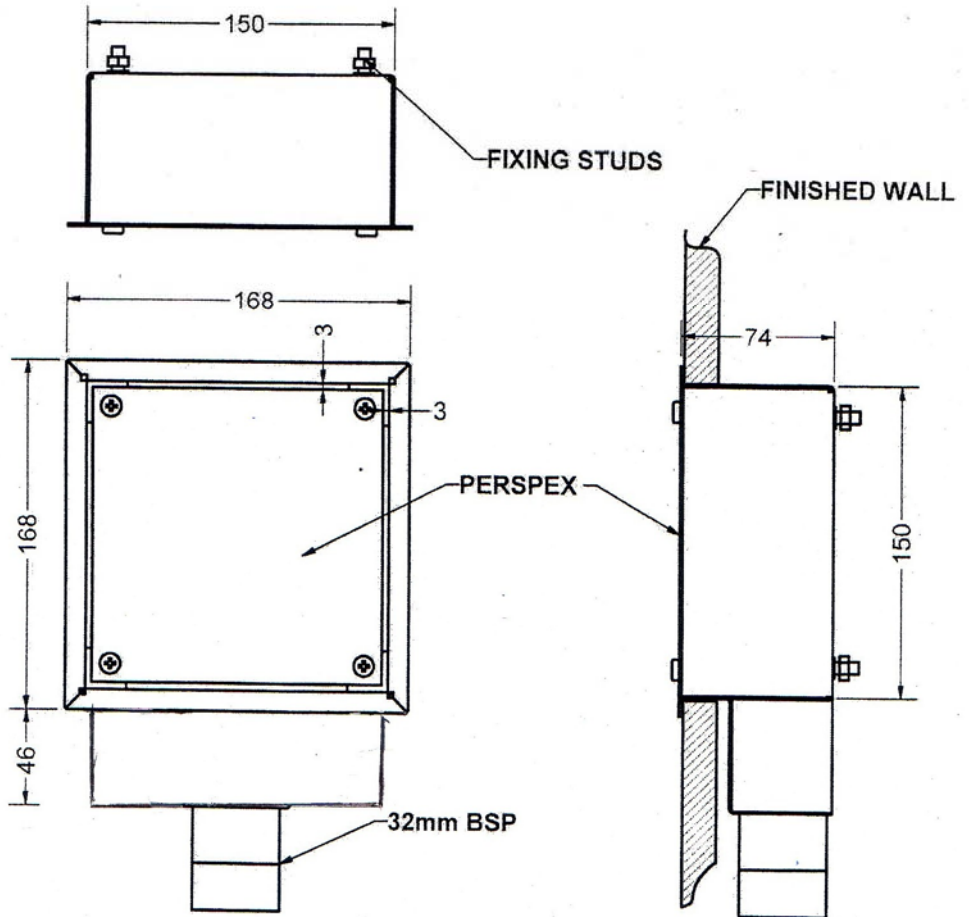

Southern Cross Stainless Steel

RECESSED TUNISH

MODEL NO: RETD
PRODUCT CODE: TD2001

- GRADE 304
- 1.2MM STAINLESSS STEEL
- 3.0MM CLEAR PERSPEX

DRAWING NO: SC126
0207

23-27 Clapham Road
Regents Park NSW 2143