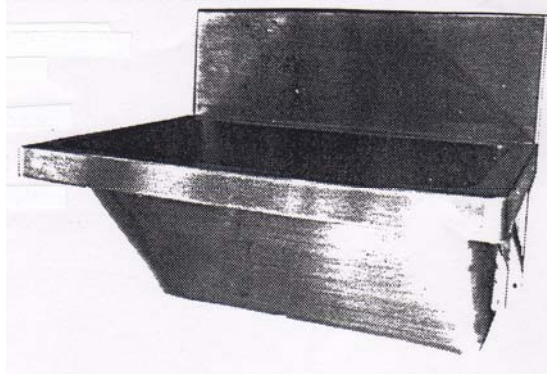

Southern Cross Stainless Steel

SINGLE WASH STATION

MODEL NO: SPWS
PRODUCT CODE: SW001

700mm x 520mm x 320mm deep 1.2mm grade 316 satin finish stainless steel with 220mm high rear splashback. 50mm plug and waste outlet. Supported by 25mm square section, satin finish stainless steel tubular cantilever brackets.