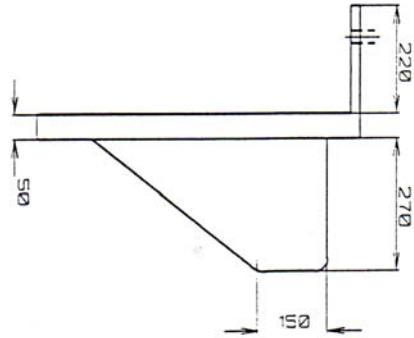

Southern Cross Stainless Steel

SINGLE WASH STATION

MODEL NO: SPWS
PRODUCT CODE: SW001

700mm x 520mm x 320mm deep 1.2mm grade 316 satin finish stainless steel with 220mm high rear splashback. 50mm plug and waste outlet. Supported by 25mm square section, satin finish stainless steel tubular cantilever brackets.

PLAN

SIDE VIEW

DRAWING NO: SC18
04/05

**23-27 Clapham Road
Regents Park NSW 2143**

**Ph: 02 9644 2811
Fx: 02 9645 1114**