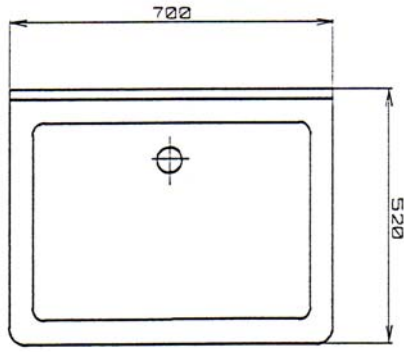

Southern Cross Stainless Steel

SINGLE WASH STATION

MODEL NO: SPWS
PRODUCT CODE: SW001

700mm x 520mm x 320mm deep 1.2mm grade 316 satin finish stainless steel with 220mm high rear splashback. 50mm plug and waste outlet. Supported by 25mm square section, satin finish stainless steel tubular cantilever brackets.

PLAN

SIDE VIEW

DRAWING NO: SC18
04/05

**23-27 Clapham Road
Regents Park NSW 2143**

**Ph: 02 9644 2811
Fx: 02 9645 1114**