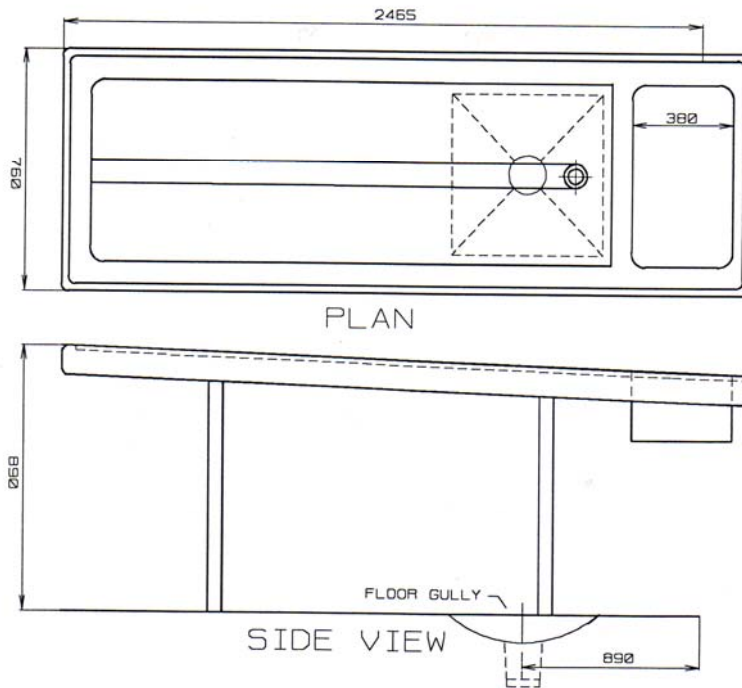

# POST MORTEM TABLE TYPE 2

MODEL NO: SPAT-T2

## TYPE 2

Freestanding table with sink bowl 2465mm long x 760mm wide fabricated from gauge 1.2mm type 304 satin finish stainless steel. Supported by 32mm square stainless steel tubular bracing frame & four legs with adjustable feet. 50mm waste outlets from table and sink bowl.

**NOTE:** Tables can be made to measure on request.

23-27 Clapham Road  
Regents Park NSW 2143

Ph: 02 9644 2811

Fx: 02 9645 1114

DRAWING NO: SC38

04/05

*Southern Cross Stainless Steel*