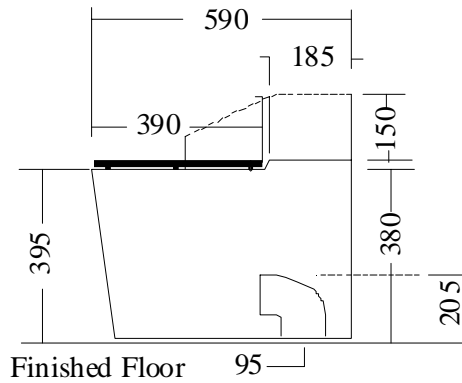

SLOPPHOPER WALLFACE CONCEALED

MODEL NO: SPSH-WF
PRODUCT CODE: SHI303 & SHI304

- 304 grade stainless steel
- Satin finish
- Concealed "P" or "S" trap

DRAWING NO: SC51
04/05

23-27 Clapham Road
Regents Park NSW 2143