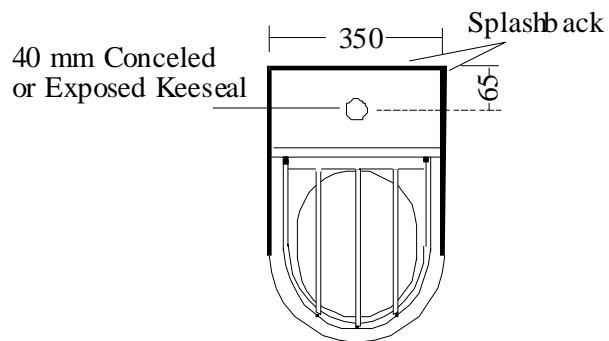

SLOPPHOPER WALLFACE CONCEALED

MODEL NO: SPSH-WF
PRODUCT CODE: SHI303 & SHI304

- 304 grade stainless steel
- Satin finish
- Concealed "P" or "S" trap

DRAWING NO: SC51
04/05

23-27 Clapham Road
Regents Park NSW 2143