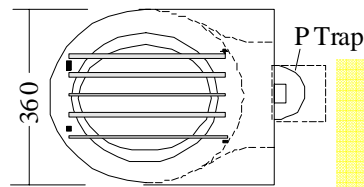

Southern Cross Stainless Steel

PEDESTAL SLOPHOPPER

MODEL NO: SPSH
PRODUCT CODE: SHI30I & SHI30Z

- Material—grade 304 stainless steel
- Body—.9mm stainless steel
- Top rim & guard—2mm stainless steel
- Pedestal—1.6mm stainless steel
- Heavy duty grate
- Integral splashback