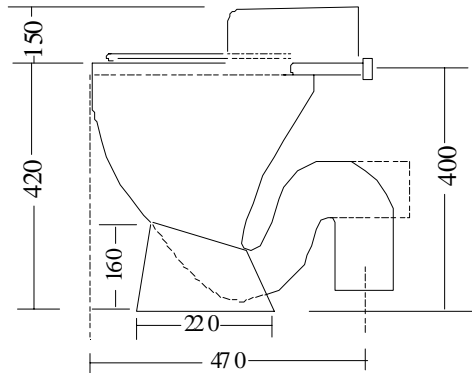

Southern Cross Stainless Steel

PEDESTAL SLOPHOPPER

MODEL NO: SPSH
PRODUCT CODE: SHI30I & SHI30Z

- Material—grade 304 stainless steel
- Body—.9mm stainless steel
- Top rim & guard—2mm stainless steel
- Pedestal—1.6mm stainless steel
- Heavy duty grate
- Integral splashback