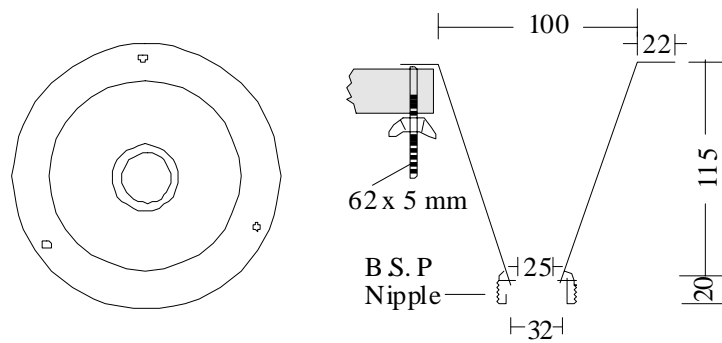

# TUNDISH

MODEL NO: STTD  
PRODUCT CODE: LS9050

- 316 grade stainless steel
- Satin finish
- 32mm waste outlet
- Flush mounting in bench top

23-27 Clapham Road  
Regents Park NSW 2143

Ph: 02 9644 2811

Fx: 02 9645 1114

DRAWING NO: SC53  
05/05