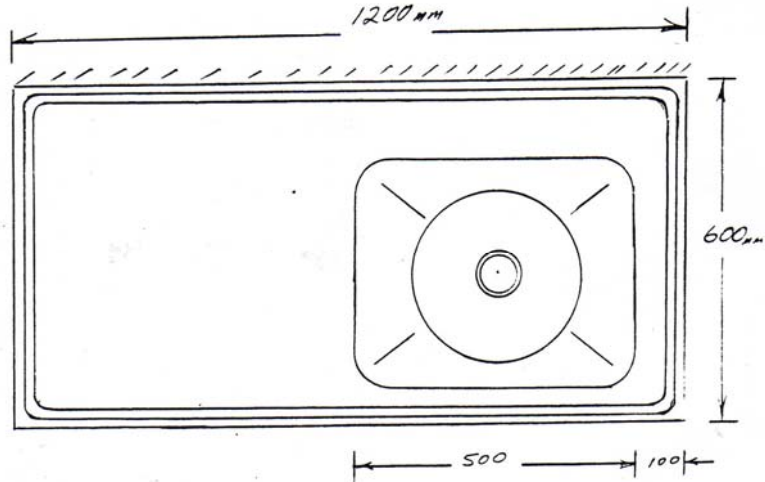

Southern Cross Stainless Steel

PLASTER SINK

MODEL NO: STPS-I

- Heavy grade
- Satin finish
- Left hand or right hand bowl
- Removable strainer
- Wall brackets or legs
- Optional Splashback

DRAWING NO: SC57
04/05