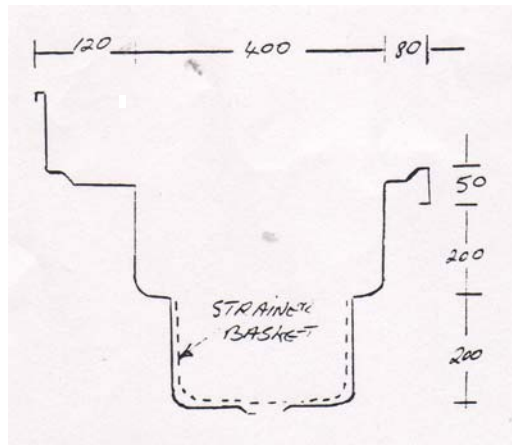

Southern Cross Stainless Steel

PLASTER SINK

MODEL NO: STPS-I

- Heavy grade
- Satin finish
- Left hand or right hand bowl
- Removable strainer
- Wall brackets or legs
- Optional Splashback

DRAWING NO: SC57
04/05