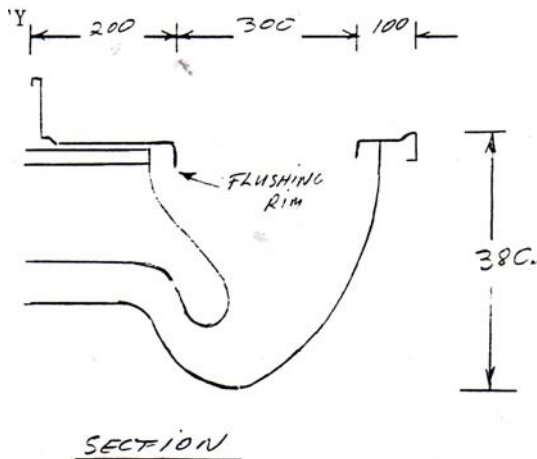

# FLUSHING RIM DISPOSAL HOPPER SINK

MODEL NO: FRHS

- Can be flushed with a cistern or flush valve
- Wall brackets or legs available
- Left hand or right hand bowl
- Designed for use in dirty utility rooms

- 304 grade stainless steel
- "S" or "P" trap
- Satin Finish
- 40mm inlet
- Full flush
- Optional Splashback

DRAWING NO: SC58  
04/05

23-27 Clapham Road  
Regents Park NSW 2143

Ph: 02 9644 2811

Fx: 02 9645 1114