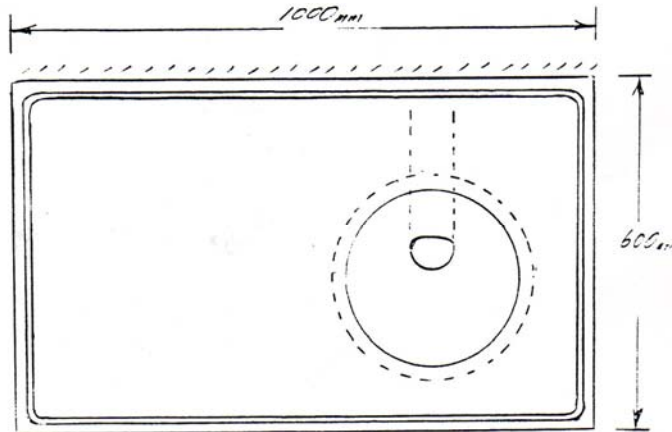

# FLUSHING RIM DISPOSAL HOPPER SINK

MODEL NO: FRHS

- Can be flushed with a cistern or flush valve
- Wall brackets or legs available
- Left hand or right hand bowl
- Designed for use in dirty utility rooms

- 304 grade stainless steel
- "S" or "P" trap
- Satin Finish
- 40mm inlet
- Full flush
- Optional Splashback

DRAWING NO: SC58  
04/05

23-27 Clapham Road  
Regents Park NSW 2143

Ph: 02 9644 2811

Fx: 02 9645 1114