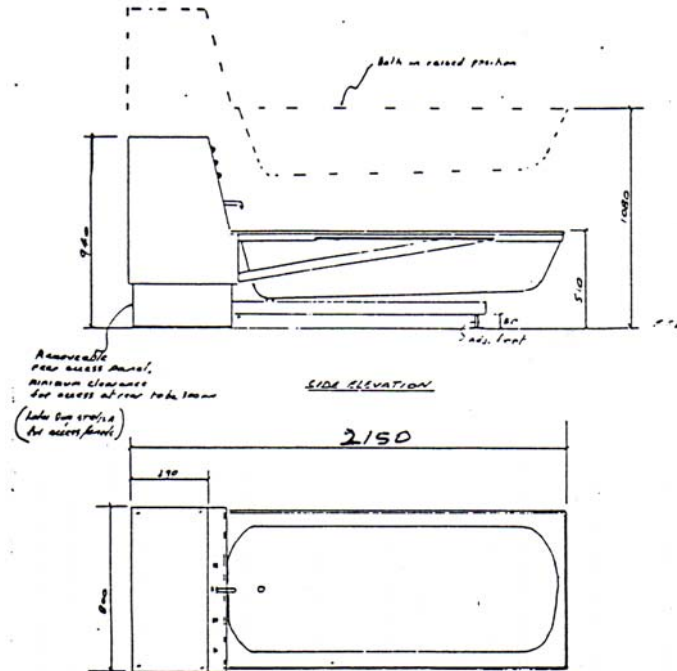

# HEIGHT ADJUSTABLE BATHS

MODEL NO: ADJB-001  
 PRODUCT CODE: AB001

- Screw Adjustment electrically operated
- Adjust's to any height from 510mm to max 1000mm
- Stainless Steel construction
- Easy to install
- Full size 1675mm long bath
- Optional stainless steel or white enameled bath
- Includes tap ware
- Installed in major hospitals

23-27 Clapham Road  
 Regents Park NSW 2143

Ph: 02 9644 2811

Fx: 02 9645 1114

DRAWING NO: SC59  
 04/05

Southern Cross Stainless Steel