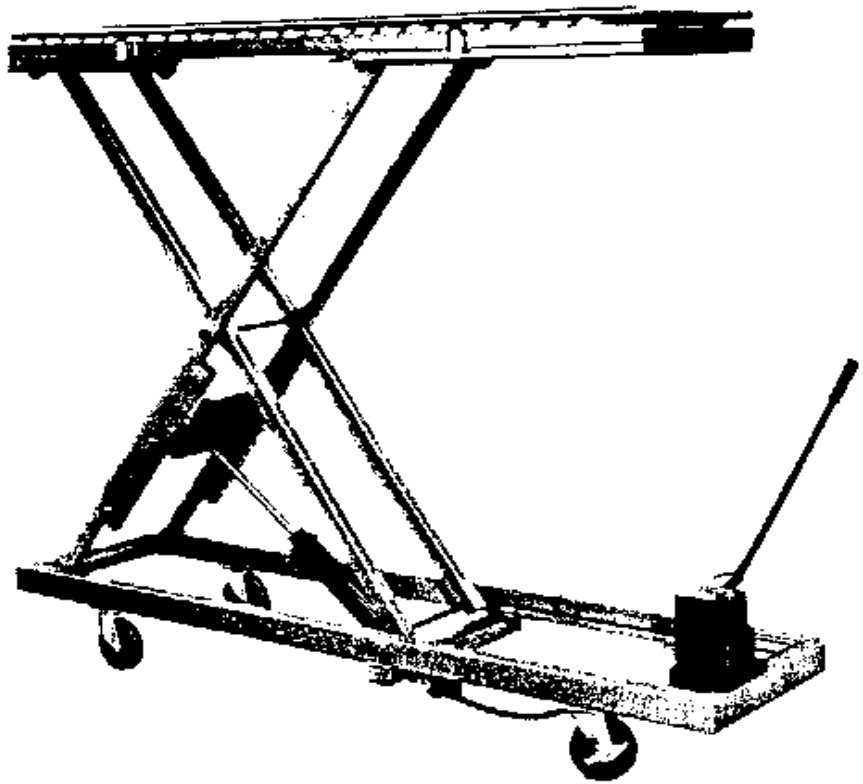

SCISSOR LIFT

MODEL NO: BTSS
PRODUCT CODE: SL2000

FEATURING:

2300mm long x 550mm wide stainless steel Scissor Lift Hydraulic
Body Tray Transporter (Stainless Steel Construction)

23-27 Clapham Road
Regents Park NSW 2143