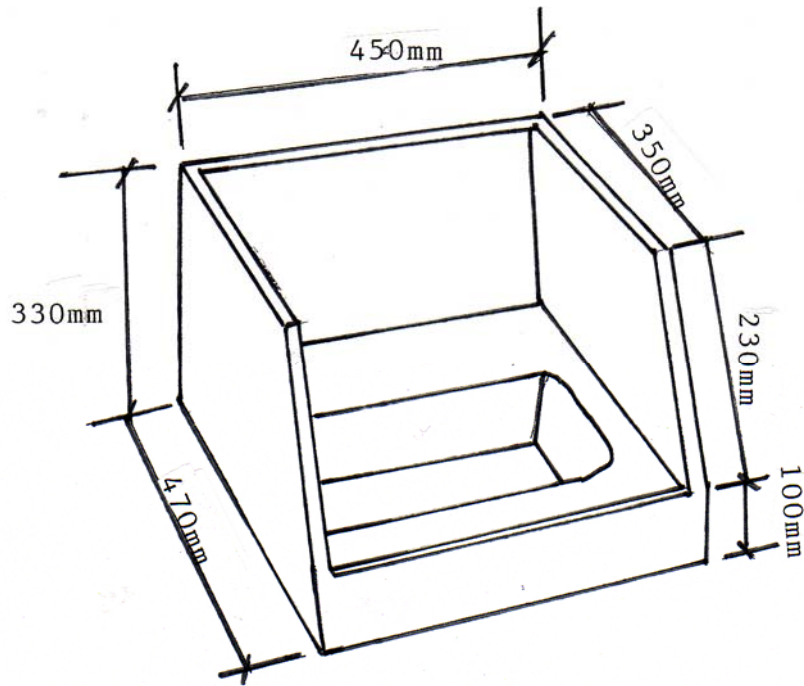

Southern Cross Stainless Steel

SWAB SINK

MODEL NO: SWSK
PRODUCT CODE: SSI001

- 1.2mm 304 grade stainless steel
- Tap holes available
- Ideal for hospital

23-27 Clapham Road
Regents Park NSW 2143

Ph: 02 9644 2811

Fx: 02 9645 1114

DRAWING NO: SC69
04/05