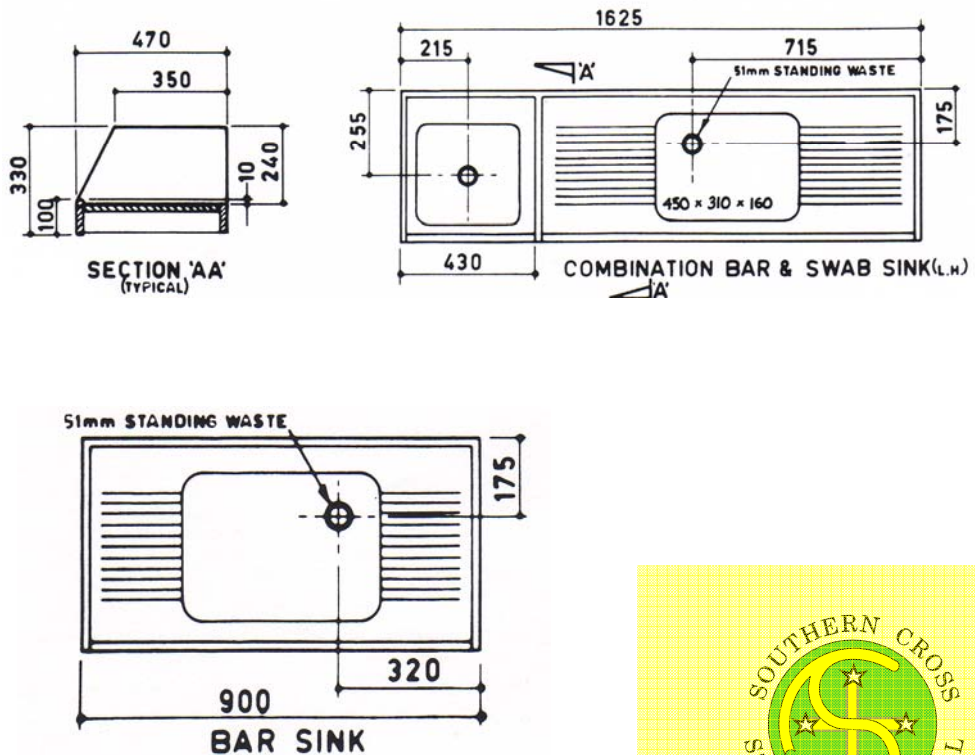

Southern Cross Stainless Steel

BAR EQUIPMENT

MODEL NO: SSBE

Southern Cross Stainless Steel supplies a range of single bowl bar sinks from 900mm & 1200mm long with high sides & splash backs. A combination bar & swab sink 1625mm long is also available. Swab bowls are 430mm long & also have high sides and splash back. All of the above are available in special sizes.