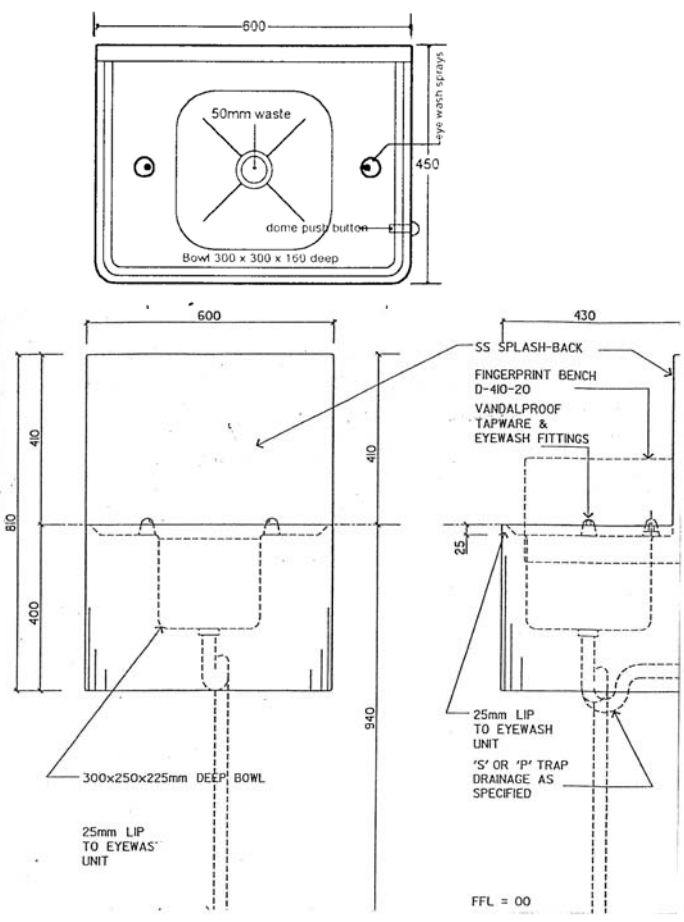

Southern Cross Stainless Steel

SAFETY EYE WASH DETENTION WALL MOUNTED TYPE

MODEL NO: EW-D
PRODUCT CODE: EW1001

The safety eye wash has been designed for use in detention areas such as Police Stations, Prisons, court Houses etc. The unit is manufactured from heavy guage stainless steel with rounded corners for safety and complete with plumbing fittings ready for installation.

- Push Button operation
- Domed safety outlet spouts.
- Deep anti-spill rim to perimeter
- 410mm high splashback
- 250mm front & end apron.
- Concealed fixing brackets

DRAWING NO: SC113
05/06

**SOUTHERN CROSS
STAINLESS STEEL**