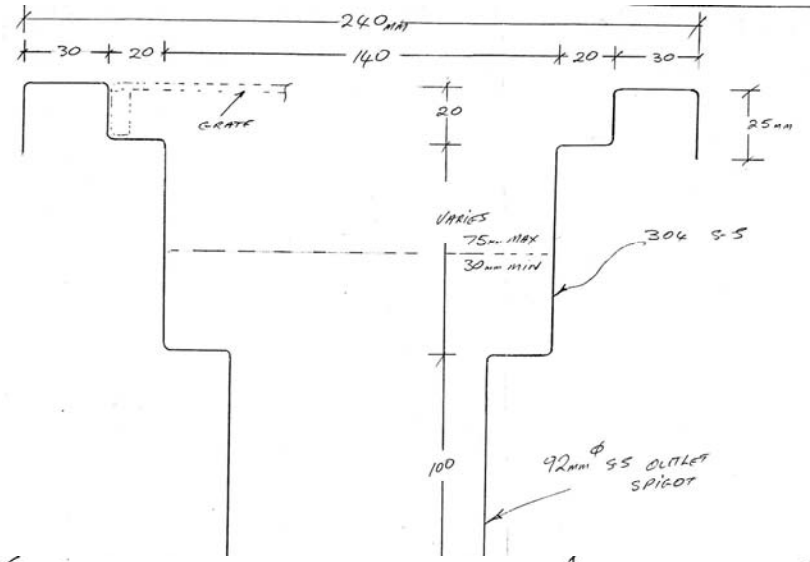

POLICE CELL DRAIN & GRATE

MODEL NO: PCDG001
 PRODUCT CODE: DG2014

FEATURES:

- Heavy duty satin stainless steel trough
- Built in fall to waste outlet
- Heavy duty grates with anti suicidal hole spacing
- Lock down grates
- Complete with lifting tool
- Optional wedge wire grating for non secure areas.

DRAWING NO: SC50
 11/05

**23-27 Clapham Road
 Regents Park NSW 2143**

**Ph: 02 9644 2811
 Fx: 02 9645 1114**