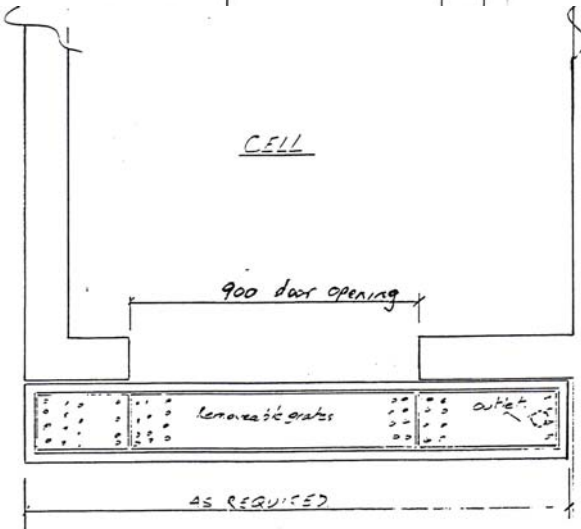

POLICE CELL DRAIN & GRATE

MODEL NO: PCDG001
 PRODUCT CODE: DG2014

FEATURES:

- Heavy duty satin stainless steel trough
- Built in fall to waste outlet
- Heavy duty grates with anti suicidal hole spacing
- Lock down grates
- Complete with lifting tool
- Optional wedge wire grating for non secure areas.