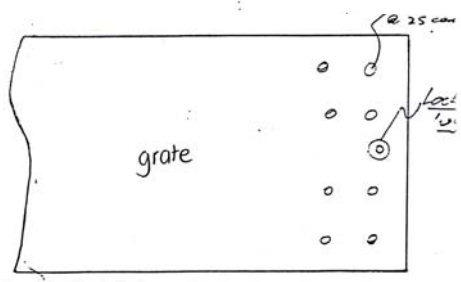

POLICE CELL DRAIN & GRATE

MODEL NO: PCDG001
 PRODUCT CODE: DG2014

FEATURES:

- Heavy duty satin stainless steel trough
- Built in fall to waste outlet
- Heavy duty grates with anti suicidal hole spacing
- Lock down grates
- Complete with lifting tool
- Optional wedge wire grating for non secure areas.