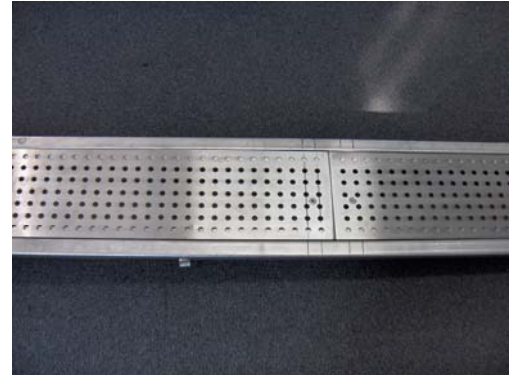

POLICE CELL DRAIN & GRATE

MODEL NO: PCDG001
 PRODUCT CODE: DG2014

FEATURES:

- Heavy duty satin stainless steel trough
- Built in fall to waste outlet
- Heavy duty grates with anti suicidal hole spacing
- Lock down grates
- Complete with lifting tool
- Optional wedge wire grating for non secure areas.