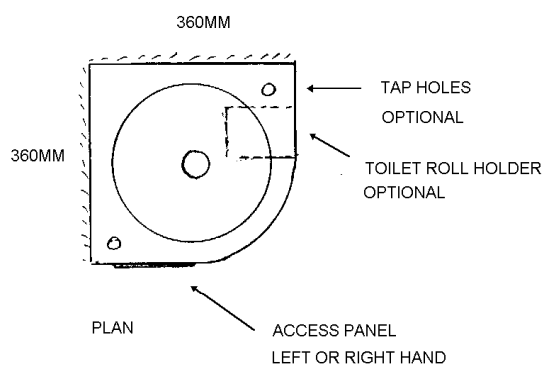

Southern Cross Stainless Steel

PEDESTAL CORNER CELL BASIN

MODEL NO: SPCL-CB
PRODUCT CODE: CB3023

- 304 grade stainless steel
- Security screws to access panel
- 38mm waste outlet
- Complete with fixing brackets
- Heavy duty fixings
- Detention tapware available on request