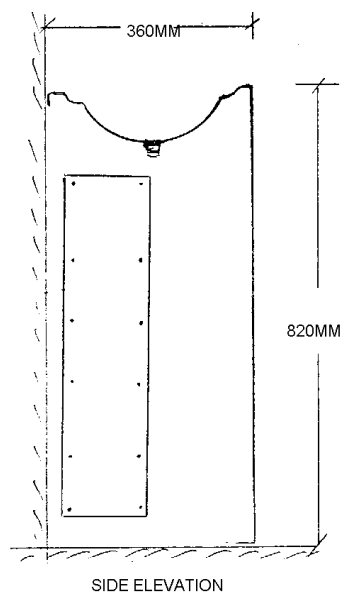

Southern Cross Stainless Steel

PEDESTAL CORNER CELL BASIN

MODEL NO: SPCL-CB
PRODUCT CODE: CB3023

- 304 grade stainless steel
- Security screws to access panel
- 38mm waste outlet
- Complete with fixing brackets
- Heavy duty fixings
- Detention tapware available on request