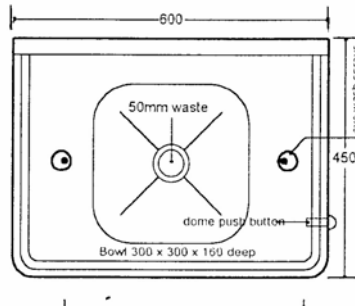

SAFETY EYE WASH DETENTION PEDESTAL TYPE

MODEL NO: EW-D
PRODUCT CODE: EW1000

The safety eye wash has been designed for use in detention areas such as Police Stations, Prisons, court Houses etc. The unit is manufactured from heavy guage stainless steel with rounded corners for safety and complete with plumbing fittings ready for installation.

- Push Button operation
- Domed safety outlet spouts.
- Deep anti-spill rim to perimeter
- 410mm high splashback
- 250mm front & end apron.
- Concealed fixing brackets

**23-27 Clapham Road
Regents Park NSW 2143**