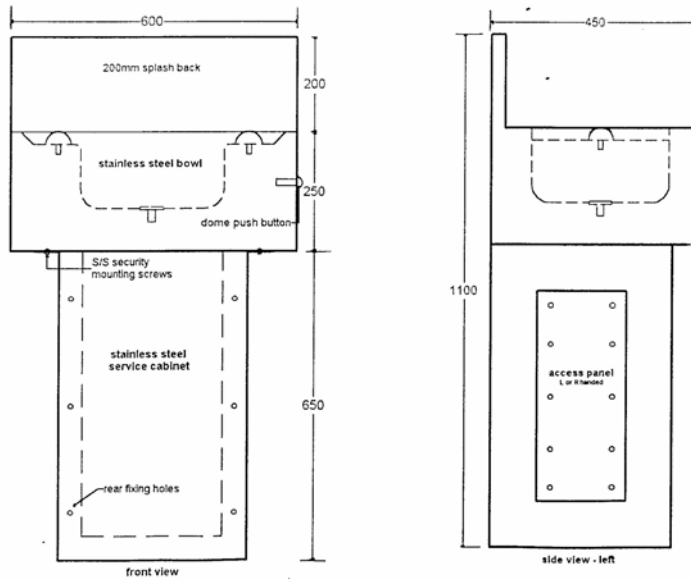

SAFETY EYE WASH DETENTION PEDESTAL TYPE

MODEL NO: EW-D
PRODUCT CODE: EW1000

The safety eye wash has been designed for use in detention areas such as Police Stations, Prisons, court Houses etc. The unit is manufactured from heavy guage stainless steel with rounded corners for safety and complete with plumbing fittings ready for installation.

- Push Button operation
- Domed safety outlet spouts.
- Deep anti-spill rim to perimeter
- 410mm high splashback
- 250mm front & end apron.
- Concealed fixing brackets

**23-27 Clapham Road
Regents Park NSW 2143**